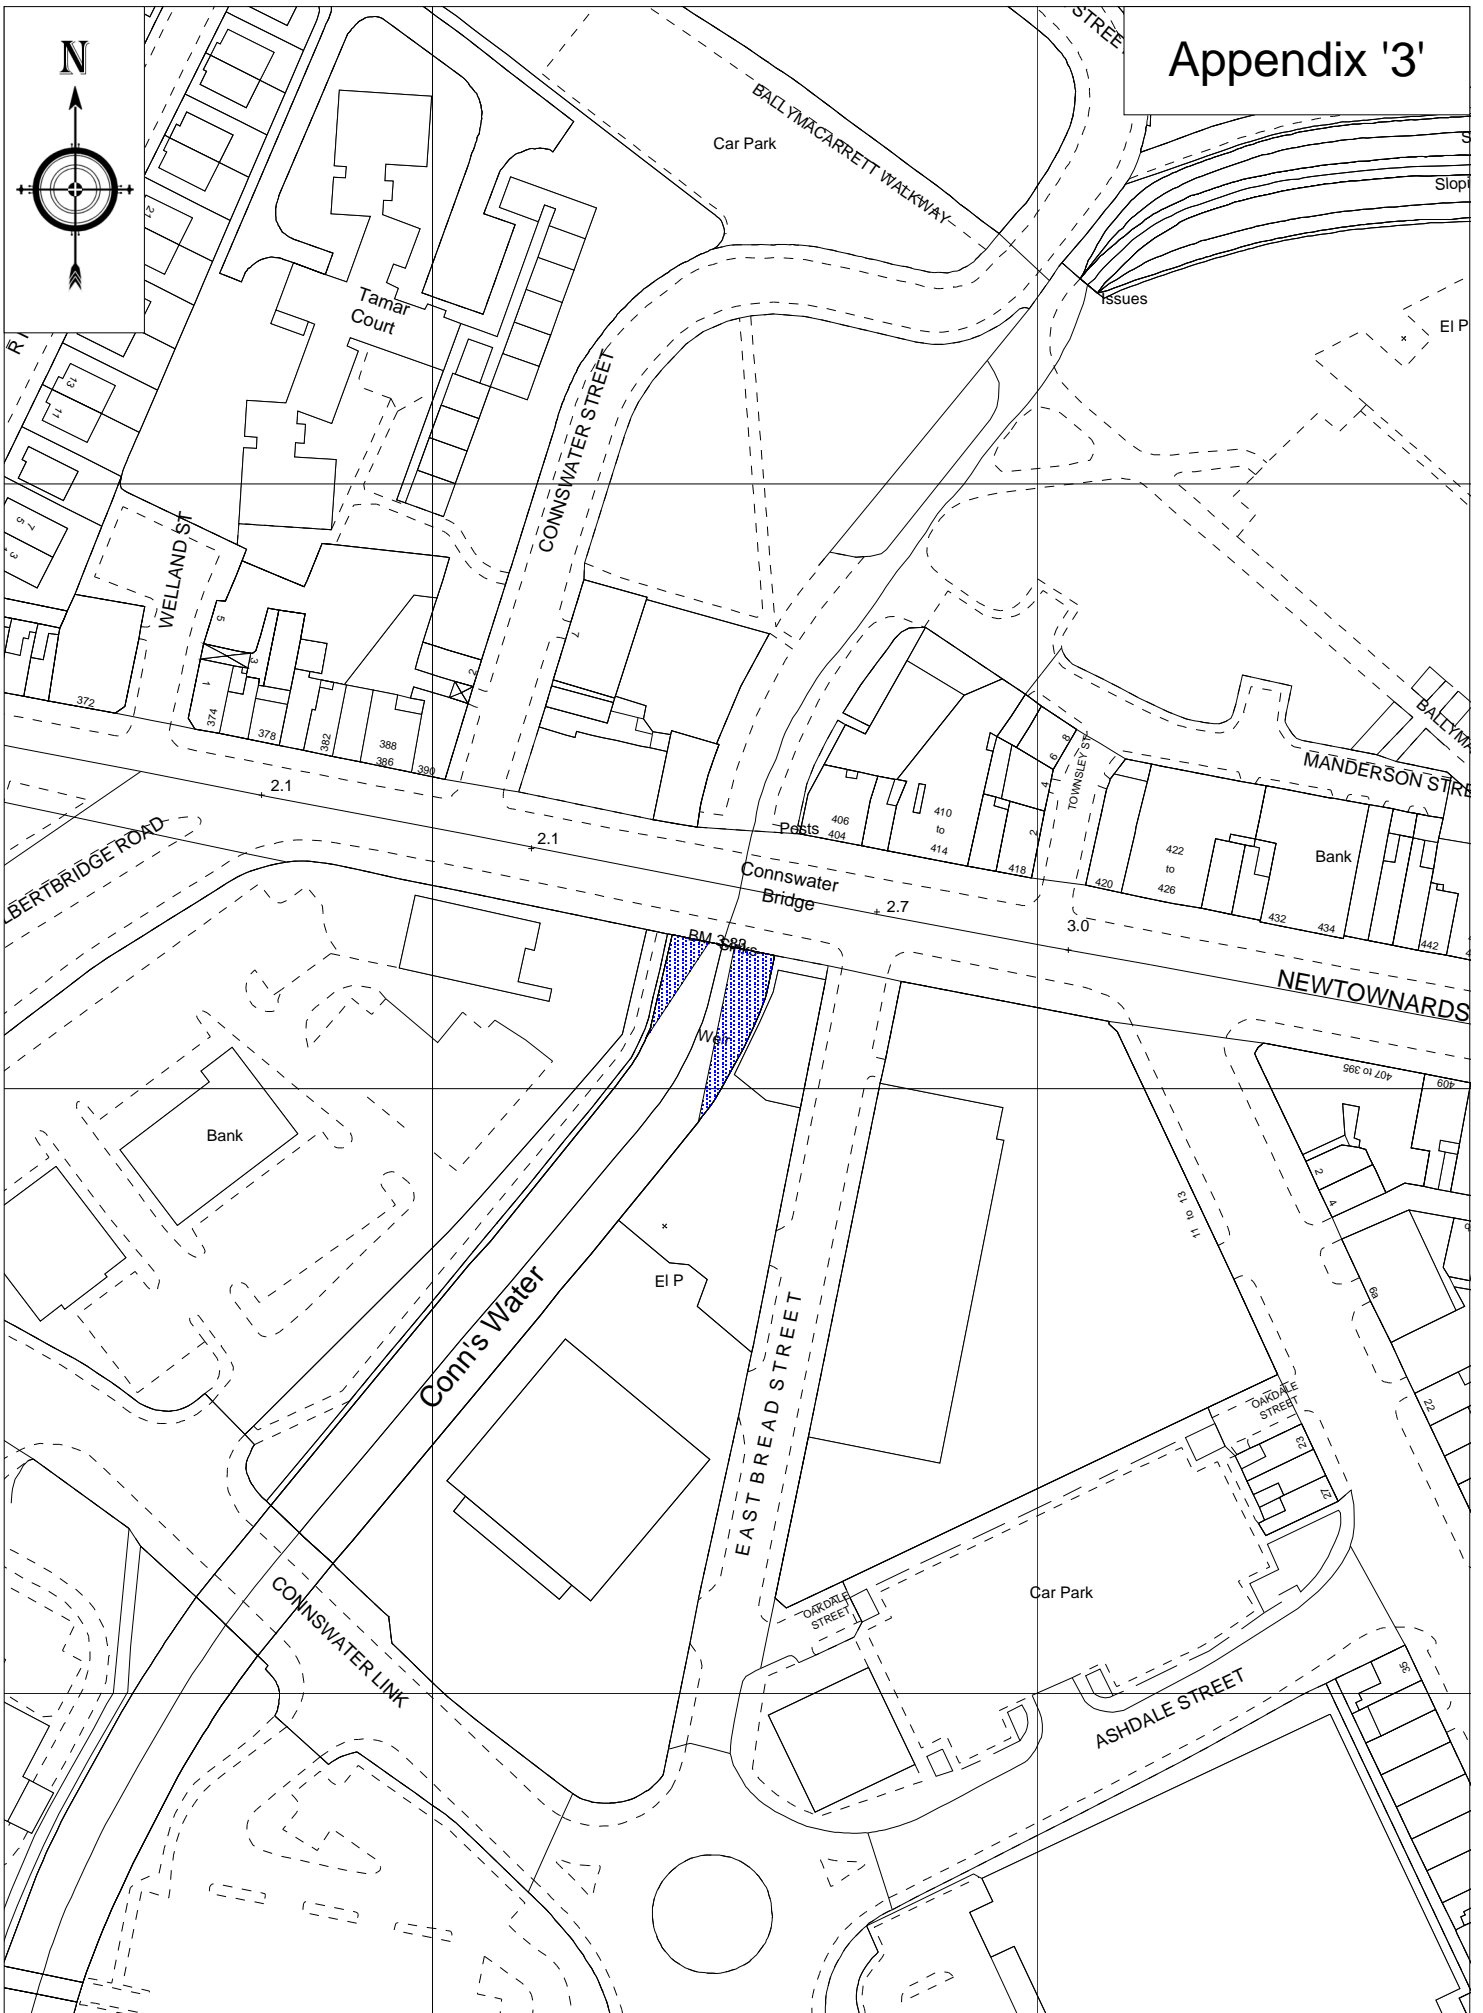

# Appendix '3'

Scale 1:1250

Connswater Community Greenway - Plot 4

Area 0.047 acres